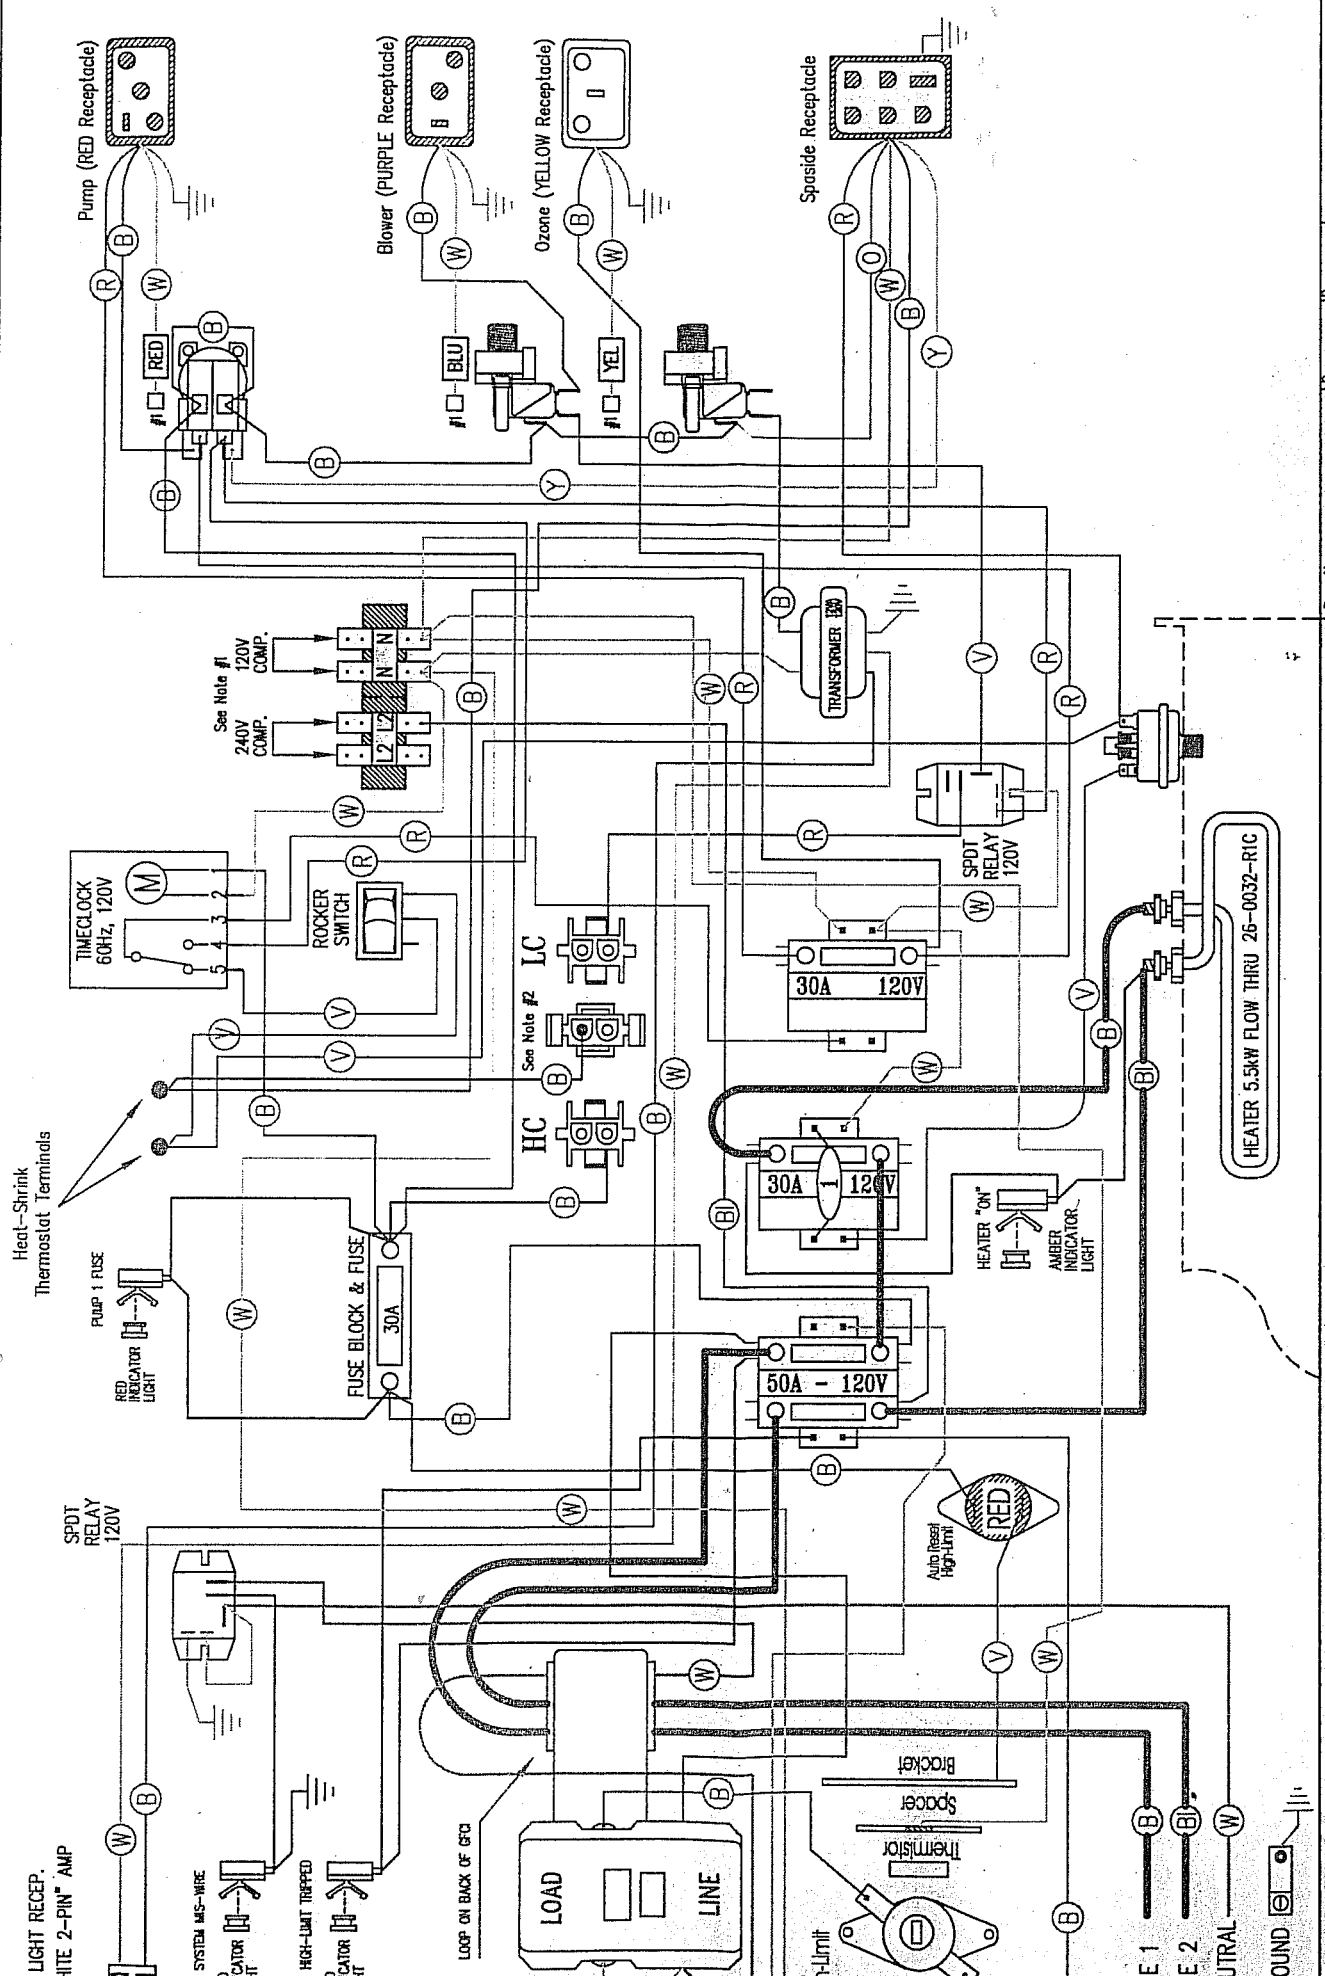

CS 9001-A HC

Wire Color	Code
B	Black
Br	Brown
R	Red
O	Orange
Y	Yellow
G	Green
Bl	Blue
V	Violet
W	White
Gr	Gray

Drawn	BH
Date	02.01.05
Diagram No.	7024

506GH-DK  
 Deg. No.  
 Rev 1

Universal System, connecting the White/Component receptacle wire to the corresponding position on the Universal Terminal Block determines component voltage.

Low Current (heater off w/high-speed pump or blower) or High Current (no heater restriction)